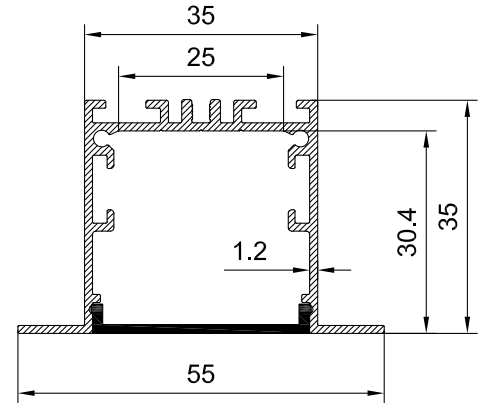

# HL-A035 Aluminum Profile Specification

Color 

Unit: mm

## Features:

1. Model: HL-A035
2. Material: AL6063+PC/PMMA
3. Surface: Anodized/Painting
4. Lighting source width: 24mm
5. Length: 4m/max
6. Installation: For offices, conference rooms, supermarkets, home lighting, etc.